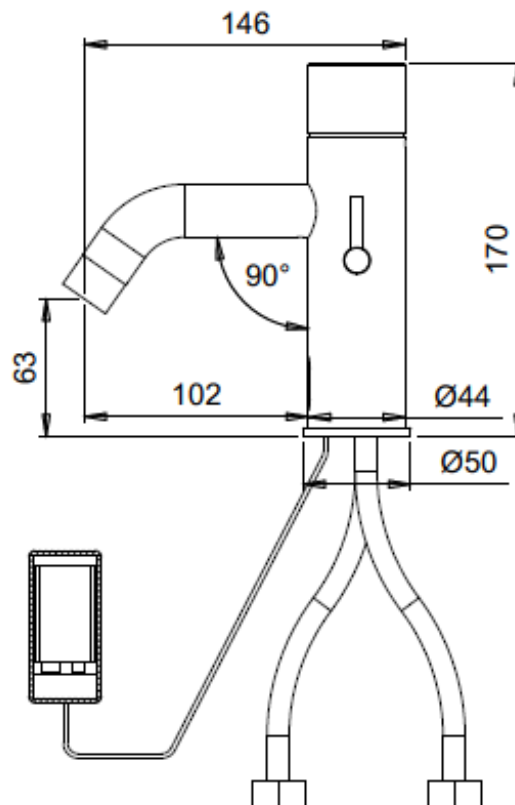

Series - EXTREME 1000 B

Code - 237101

Finish - Chrome

WELS - 6 Star - 1.5 or 5.5lpm available

Activation - Infrared sensor (adjustable)

Installation - Bench Mount

Water Supply - Hot & Cold

Water Temp - Max 70`c

Warranty - 2 years

Operating Pressure - 0.5 - 8 bar

Power Source - 9V Alkaline Battery

Soap Dispenser - Available

Use - The faucet will automatically activate when users place their hands in the sensor range and will stop once the users remove their hands. Ideal for but not limited to shopping malls, sport facilities, doctor surgery's and entertainment centres.

stern
STERN ENGINEERING LTD.

Gro Agencies Pty Ltd
Showroom: Unit 2, 37 Howe Street, Osborne Park, WA
Ph: 08 9446 3288 E: info@groagencies.com.au W: groagencies.com.au

gro
agencies